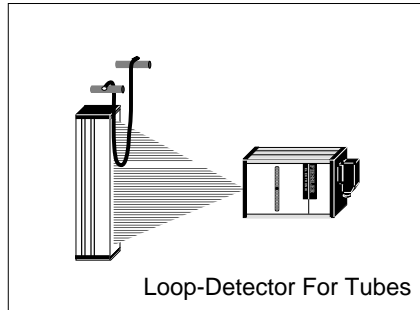

Line-Sensor

Analogue Loop-Detector

Loop-Detector For Tubes

Light Barrier For Counting

Switching and Analogue Light-Curtain

Hole-Detector

Cloudiness-Detector

Lift Safety-Light-Curtain

- **Narrow design**
- **Large detection range up**
- **Flexible application**
- **Variable installation**
- **Integrated switching unit**
- **Dark switching**

Type:	GR 5 24	GR 5 24 T
Max. detection range up with reflector 100 x 100:	5 m	5 m
Max. detection range up with 10 x 24:		
Connection voltage:	24 V DC	24 V DC
No-load current:	40 mA	40 mA
Type of light:	infrared	infrared
Pulse frequency:	1 kHz	1 kHz
Output:	Relay	Transistor
Max. tension :	30 V DC	30 V DC
Short circuit proof:	no	yes
NPN or PNP:		yes
Max. switching frequency:	20 Hz	500 Hz
Operation indication:	yes	yes
Cable connection:	Fixed cable	plug-in cable
Housing:	PA 6	PA 6
Operation ambient temperature :	0°C - 50°C	0°C - 50°C
Protection category:	IP 60	IP 60
Switching unit:	integrated	integrated
Weight:	150 g	50 g
Application:	Muting Sensor PLSG	Muting Sensor PLSG

Type: GR 5 24 GR 5 24 T

Electrical Connection:

Electrical Power: 250 V AC max.:60 VA max.: 100 mA

already assembled M12 cable	Cable to self assemble
PIN1 = white	PIN1 = white
PIN2 = brown	PIN2 = brown
PIN3 = blue	PIN3 = green
PIN4 = black	PIN4 = yellow