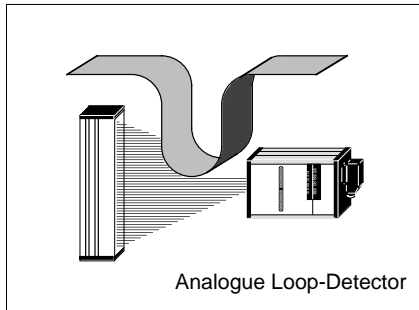

Line-Sensor

Analogue Loop-Detector

Loop-Detector For Tubes

Light Barrier For Counting

Switching and Analogue Light-Curtain

Hole-Detector

Cloudiness-Detector

Lift Safety-Light-Curtain

Type: GR 5 24 GR 5 24 T

Electrical Connection:

Electrical Power: 250 V AC max.:60 VA max.: 100 mA

already assembled M12 cable	Cable to self assemble
PIN1 = white	PIN1 = white
PIN2 = brown	PIN2 = brown
PIN3 = blue	PIN3 = green
PIN4 = black	PIN4 = yellow