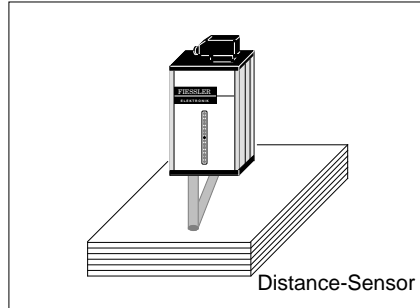

Safety-Light-Grid