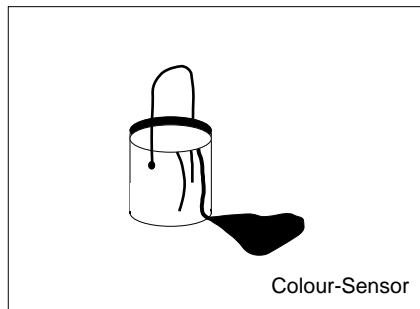

Line-Sensor

Analogue Loop-Detector

Loop-Detector For Tubes

Light Barrier For Counting

Switching and Analogue Light-Curtain

Hole-Detector

Cloudiness-Detector

Lift Safety-Light-Curtain

- **Narrow design**
- **Large detection range up**
- **Flexible application**
- **Variable installation**
- **Integrated switching unit**
- **Dark switching**

Type:	GR 5 24	GR 5 24 T
Max. detection range up with reflector 100 x 100:	5 m	5 m
Max. detection range up with 10 x 24:		
Connection voltage:	24 V DC	24 V DC
No-load current:	40 mA	40 mA
Type of light:	infrared	infrared
Pulse frequency:	1 kHz	1 kHz
Output:	Relay	Transistor
Max. tension :	30 V DC	30 V DC
Short circuit proof:	no	yes
NPN or PNP:		yes
Max. switching frequency:	20 Hz	500 Hz
Operation indication:	yes	yes
Cable connection:	Fixed cable	plug-in cable
Housing:	PA 6	PA 6
Operation ambient temperature :	0°C - 50°C	0°C - 50°C
Protection category:	IP 60	IP 60
Switching unit:	integrated	integrated
Weight:	150 g	50 g
Application:	Muting Sensor PLSG	Muting Sensor PLSG