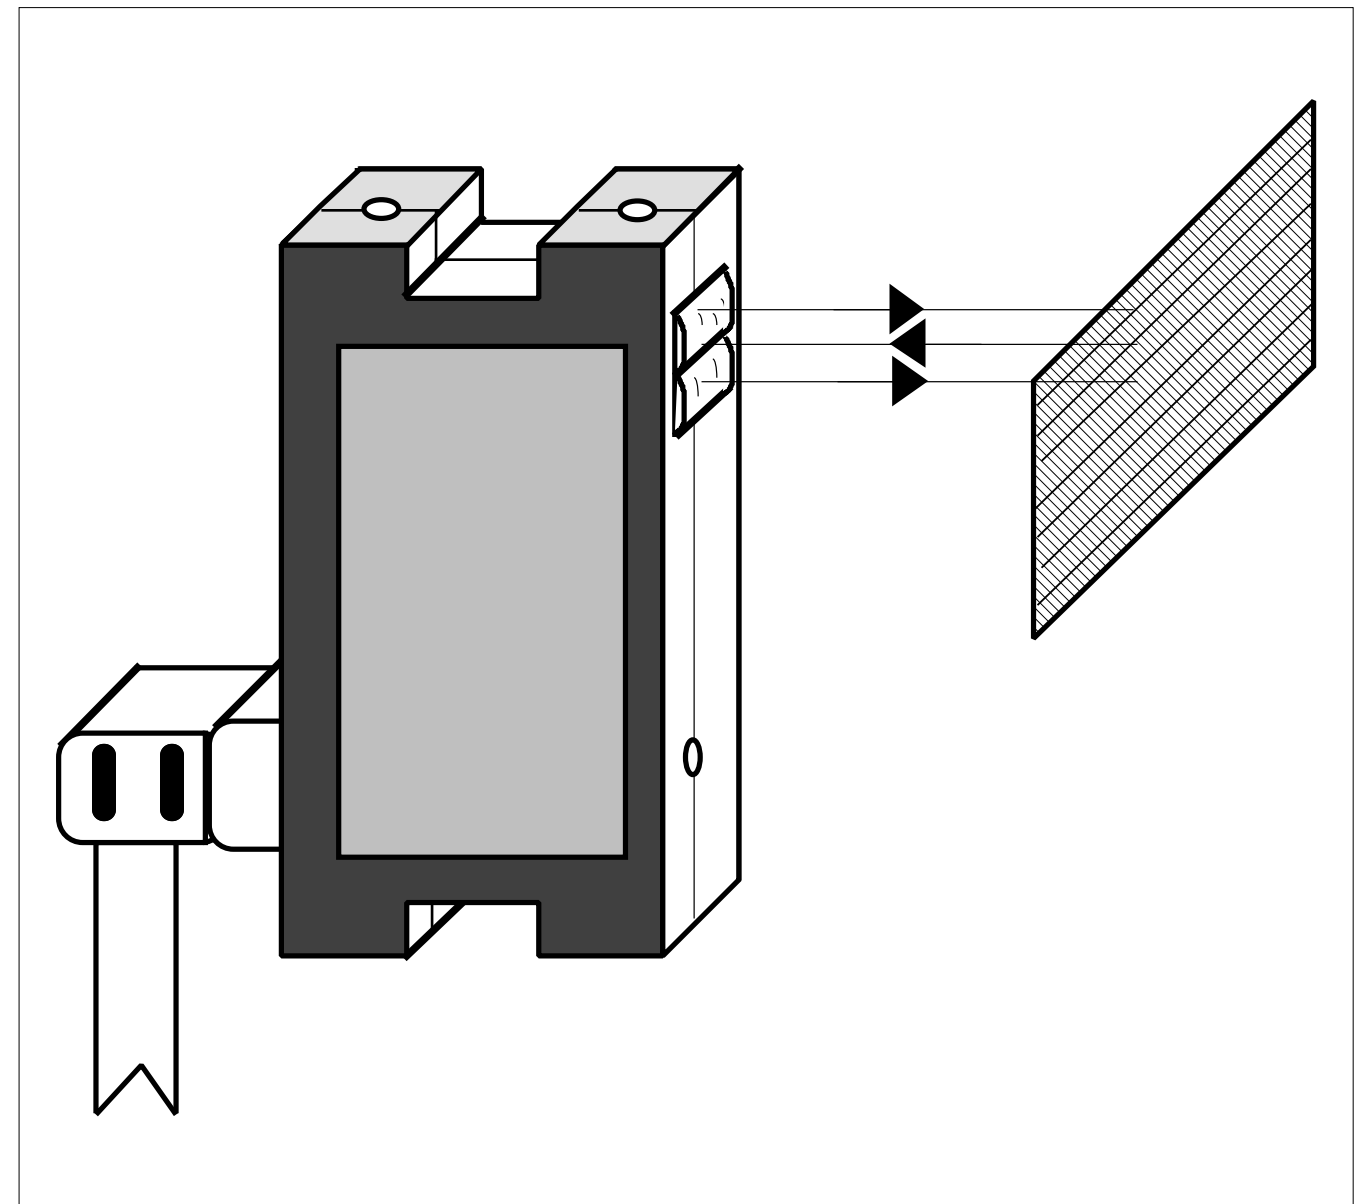

Line-Sensor

Analogue Loop-Detector

Loop-Detector For Tubes

Light Barrier For Counting

Switching and Analogue Light-Curtain

Hole-Detector

Cloudiness-Detector

Lift Safety-Light-Curtain

- **Narrow design**
- **Large detection range up**
- **Flexible application**
- **Variable installation**
- **Integrated switching unit**
- **Dark switching**

Type:	GR 5 24	GR 5 24 T
Max. detection range up with reflector 100 x 100:	5 m	5 m
Max. detection range up with 10 x 24:		
Connection voltage:	24 V DC	24 V DC
No-load current:	40 mA	40 mA
Type of light:	infrared	infrared
Pulse frequency:	1 kHz	1 kHz
Output:	Relay	Transistor
Max. tension :	30 V DC	30 V DC
Short circuit proof:	no	yes
NPN or PNP:		yes
Max. switching frequency:	20 Hz	500 Hz
Operation indication:	yes	yes
Cable connection:	Fixed cable	plug-in cable
Housing:	PA 6	PA 6
Operation ambient temperature :	0°C - 50°C	0°C - 50°C
Protection category:	IP 60	IP 60
Switching unit:	integrated	integrated
Weight:	150 g	50 g
Application:	Muting Sensor PLSG	Muting Sensor PLSG

Type: GR 5 24 GR 5 24 T

Electrical Connection:

Electrical Power: 250 V AC max.:60 VA max.: 100 mA

already assembled M12 cable	Cable to self assemble
PIN1 = white	PIN1 = white
PIN2 = brown	PIN2 = brown
PIN3 = blue	PIN3 = green
PIN4 = black	PIN4 = yellow