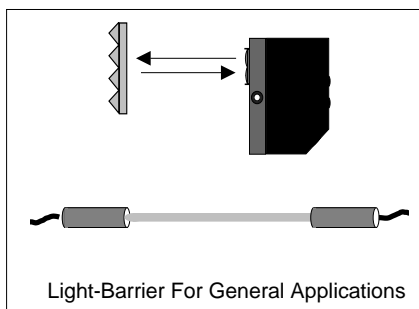

Lift Safety-Light-Curtain

Ex-Light-Barrier

Light-Barrier For General Applications