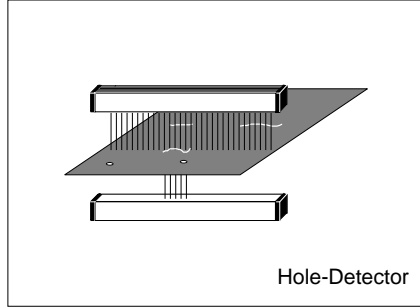

Line-Sensor

Analogue Loop-Detector

Loop-Detector For Tubes

Light Barrier For Counting

Switching and Analogue Light-Curtain

Hole-Detector

Cloudiness-Detector

Lift Safety-Light-Curtain

- **Narrow design**
- **Large detection range up**
- **Flexible application**
- **Variable installation**
- **Integrated switching unit**
- **Dark switching**

Type:	GR 5 24	GR 5 24 T
Max. detection range up with reflector 100 x 100:	5 m	5 m
Max. detection range up with 10 x 24:		
Connection voltage:	24 V DC	24 V DC
No-load current:	40 mA	40 mA
Type of light:	infrared	infrared
Pulse frequency:	1 kHz	1 kHz
Output:	Relay	Transistor
Max. tension :	30 V DC	30 V DC
Short circuit proof:	no	yes
NPN or PNP:		yes
Max. switching frequency:	20 Hz	500 Hz
Operation indication:	yes	yes
Cable connection:	Fixed cable	plug-in cable
Housing:	PA 6	PA 6
Operation ambient temperature :	0°C - 50°C	0°C - 50°C
Protection category:	IP 60	IP 60
Switching unit:	integrated	integrated
Weight:	150 g	50 g
Application:	Muting Sensor PLSG	Muting Sensor PLSG

Type: GR 5 24 GR 5 24 T

Electrical Connection:

Electrical Power: 250 V AC max.:60 VA max.: 100 mA

already assembled M12 cable	Cable to self assemble
PIN1 = white	PIN1 = white
PIN2 = brown	PIN2 = brown
PIN3 = blue	PIN3 = green
PIN4 = black	PIN4 = yellow