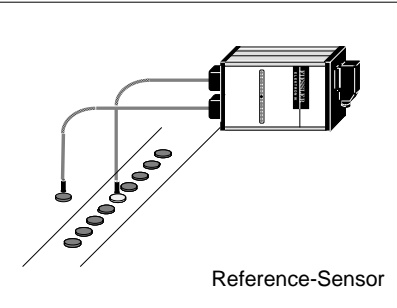

Gamme de Fabrication

Fiessler Elektronik
Kastellstr. 9 D-73734 Esslingen
Telefon: 0711 / 91 96 97 - 0
Telefax: 0711 / 91 96 97 - 50

Doku Nr. 977 Stand 25.03.98 / GF

FISSLER ELEKTRONIK

Appliance Description

Reflex light barriers GR... M12 plug

- **Narrow design**
- **Large detection range up**
- **Flexible application**
- **Variable installation**
- **Integrated switching unit**
- **Dark switching**